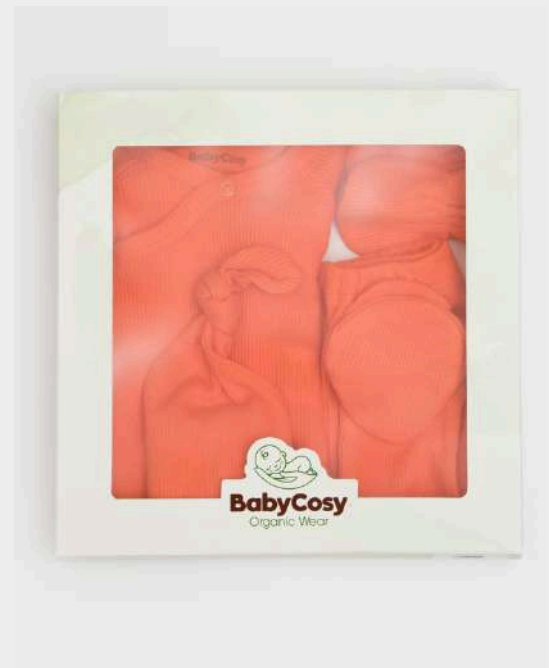

CSYM26505

Product 4 Pcs Set (Pants, Long Sleeve T-shirt, Hat, Gloves)

Color Green

Month 0-3 M

Material 50% Organic Cotton 50% Modal

CSYM26506

Product 4 Pcs Set (Pants, Long Sleeve T-shirt, Hat, Gloves)

Color Pomegranate

Month 0-3 M

Material 50% Organic Cotton 50% Modal